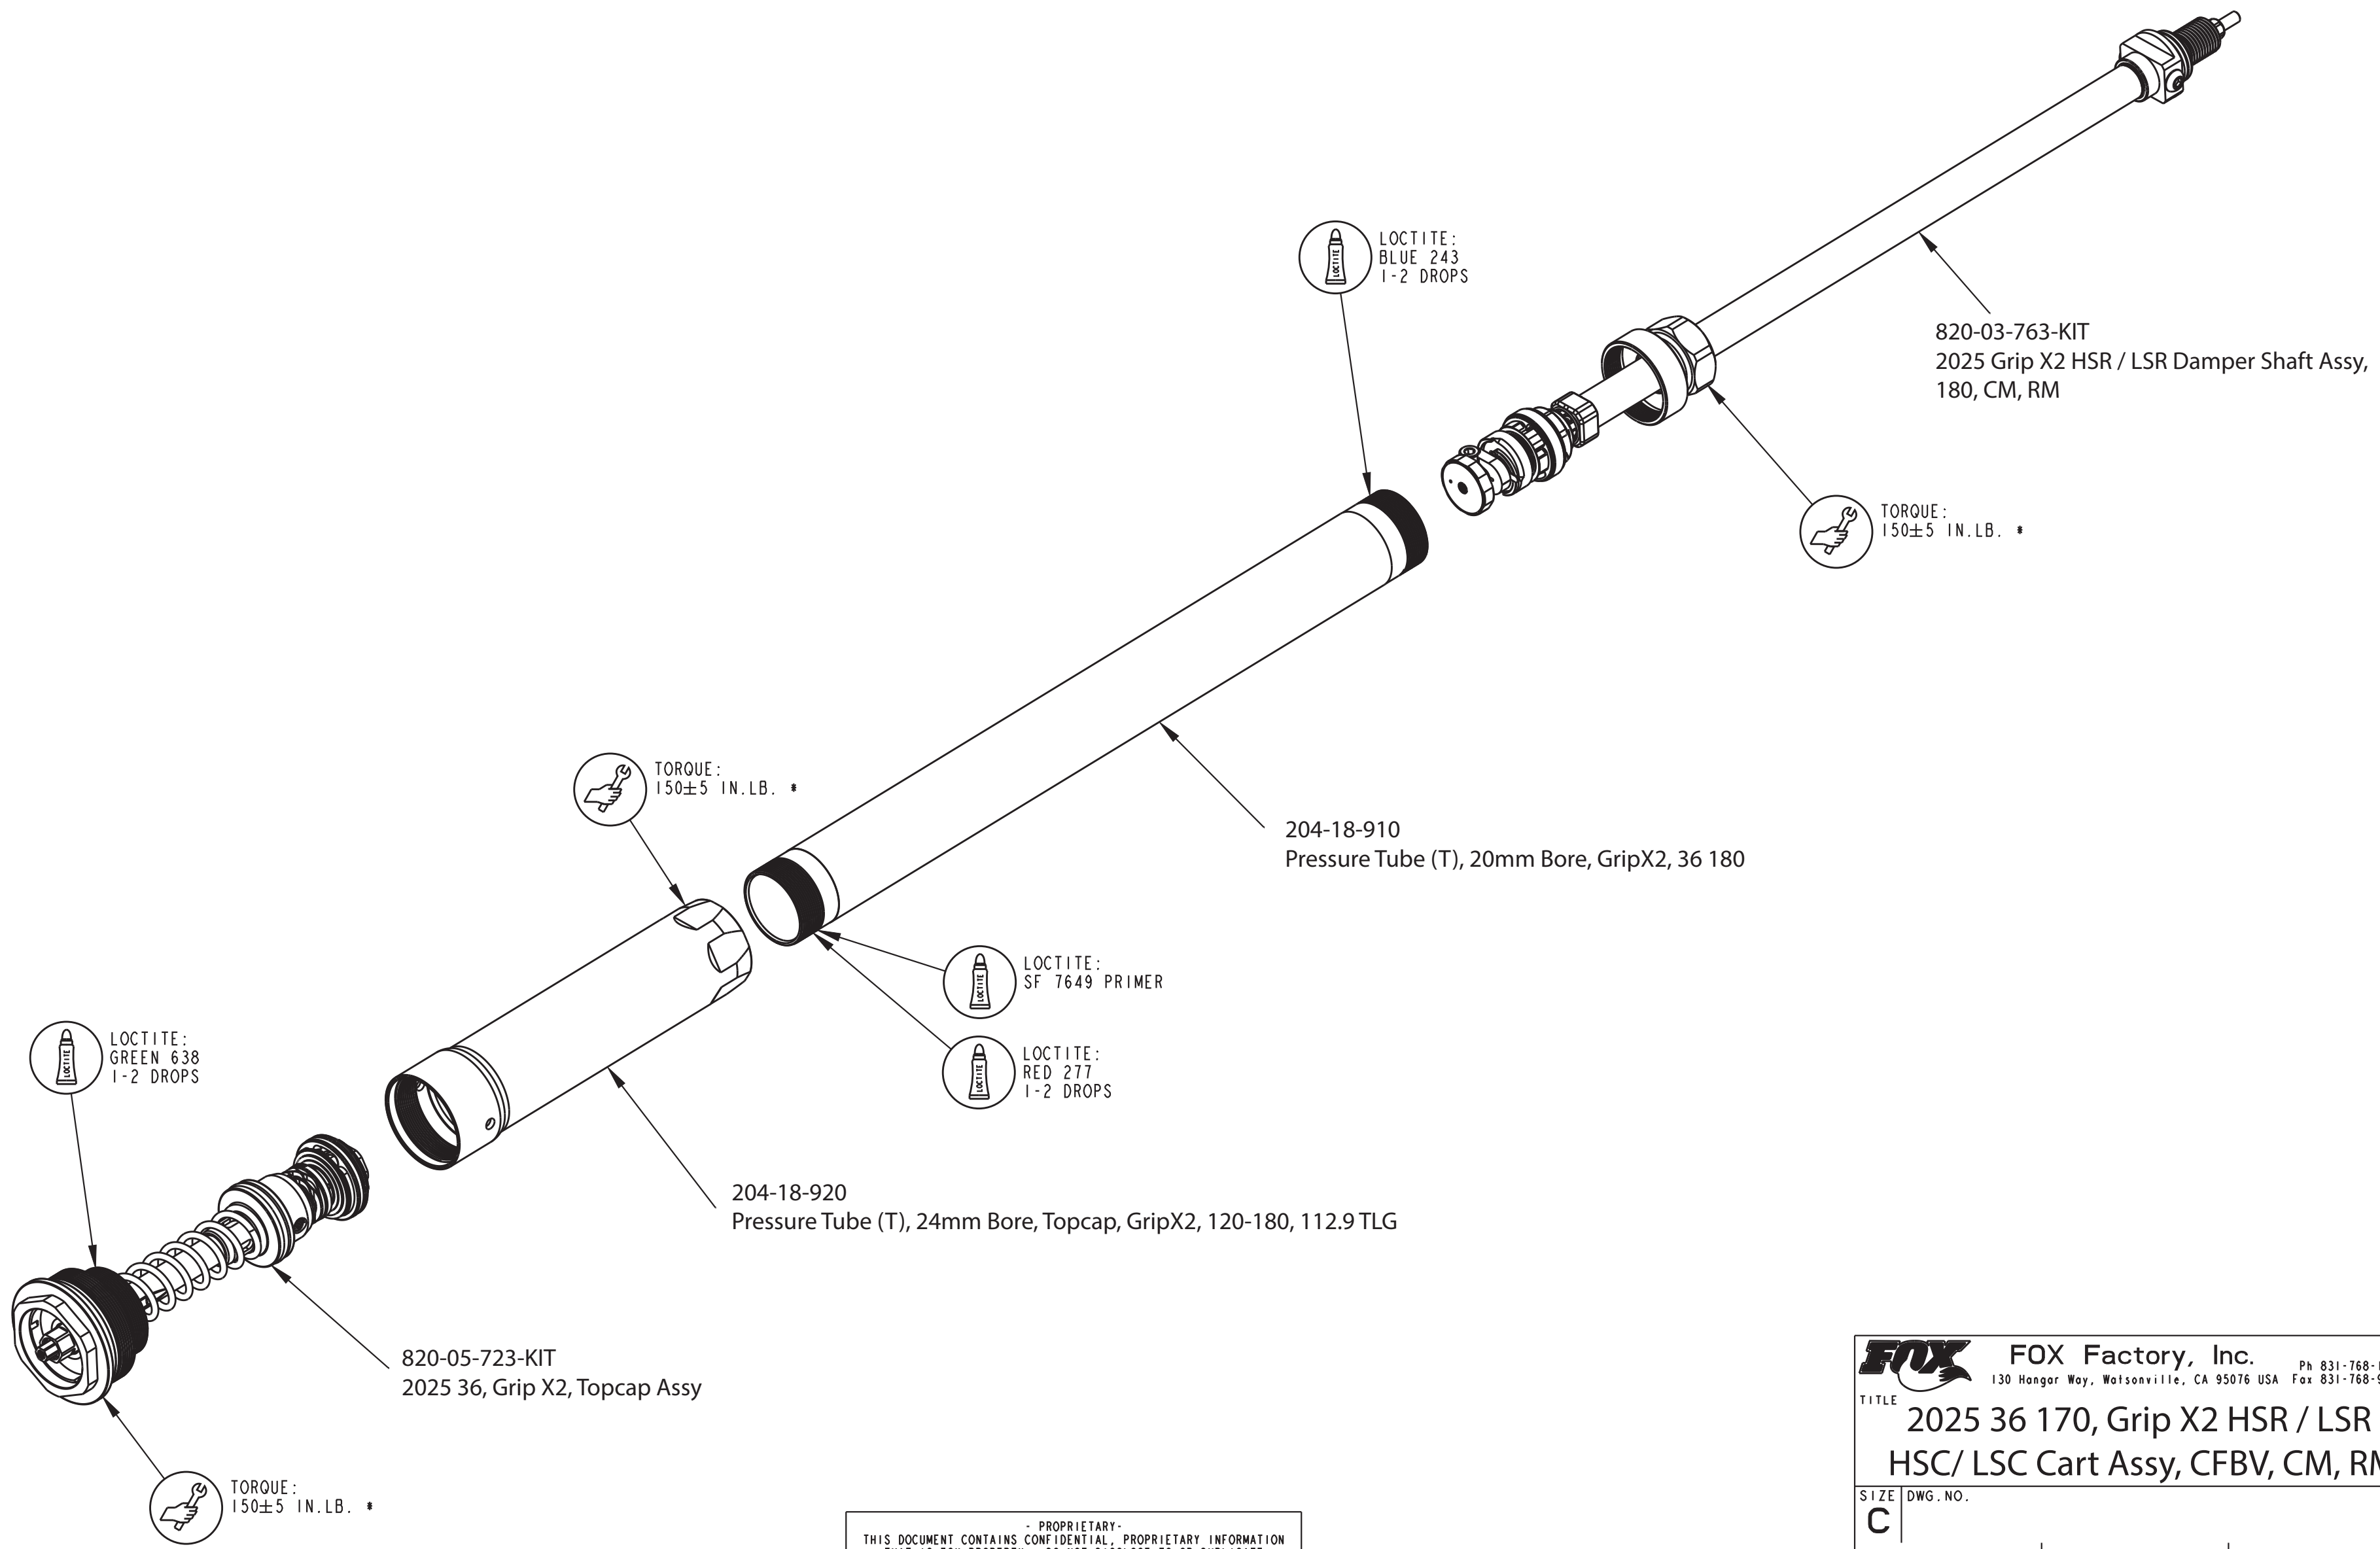

4

3

2

1

D

D

C

C

B

B

A

A

- PROPRIETARY -
 THIS DOCUMENT CONTAINS CONFIDENTIAL, PROPRIETARY INFORMATION
 THAT IS FOX PROPERTY. DO NOT DISCLOSE TO OR DUPLICATE
 FOR OTHERS EXCEPT AS AUTHORIZED BY FOX.

FOX FOX Factory, Inc.		Ph 831-768-1100
130 Hangar Way, Watsonville, CA 95076 USA		Fax 831-768-9312
TITLE 2025 36 170, Grip X2 HSR / LSR HSC/ LSC Cart Assy, CFBV, CM, RM		
SIZE	DWG. NO.	
C		
PLOT SCALE	1:1	SHEET 1 OF 1